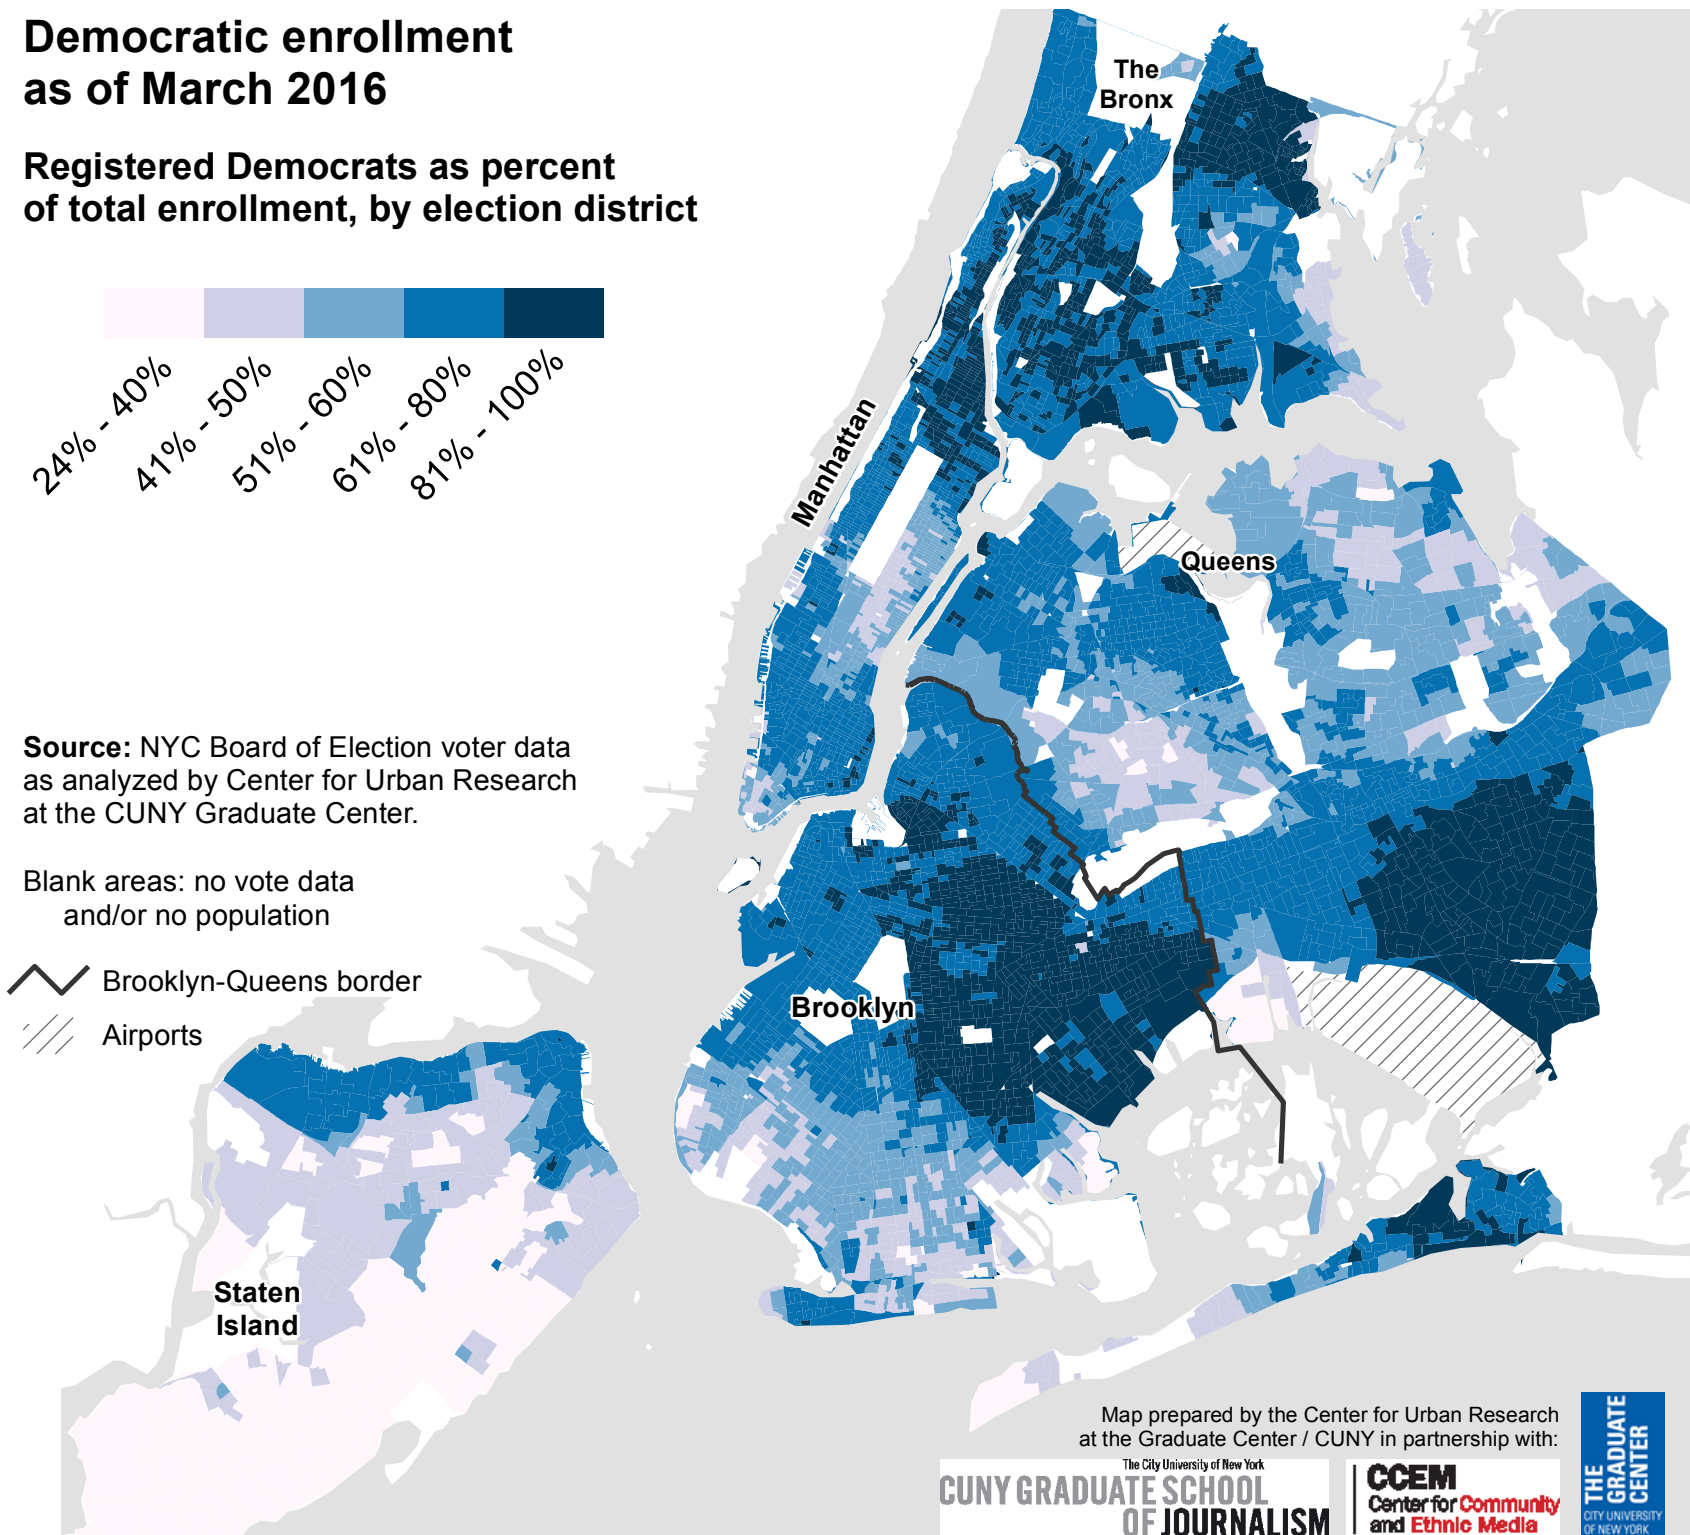

# Democratic enrollment as of March 2016

Registered Democrats as percent  
of total enrollment, by election district

**Source:** NYC Board of Election voter data  
as analyzed by Center for Urban Research  
at the CUNY Graduate Center.

Blank areas: no vote data  
and/or no population

-  Brooklyn-Queens border
-  Airports

Map prepared by the Center for Urban Research  
at the Graduate Center / CUNY in partnership with:

The City University of New York  
**CUNY GRADUATE SCHOOL  
OF JOURNALISM**