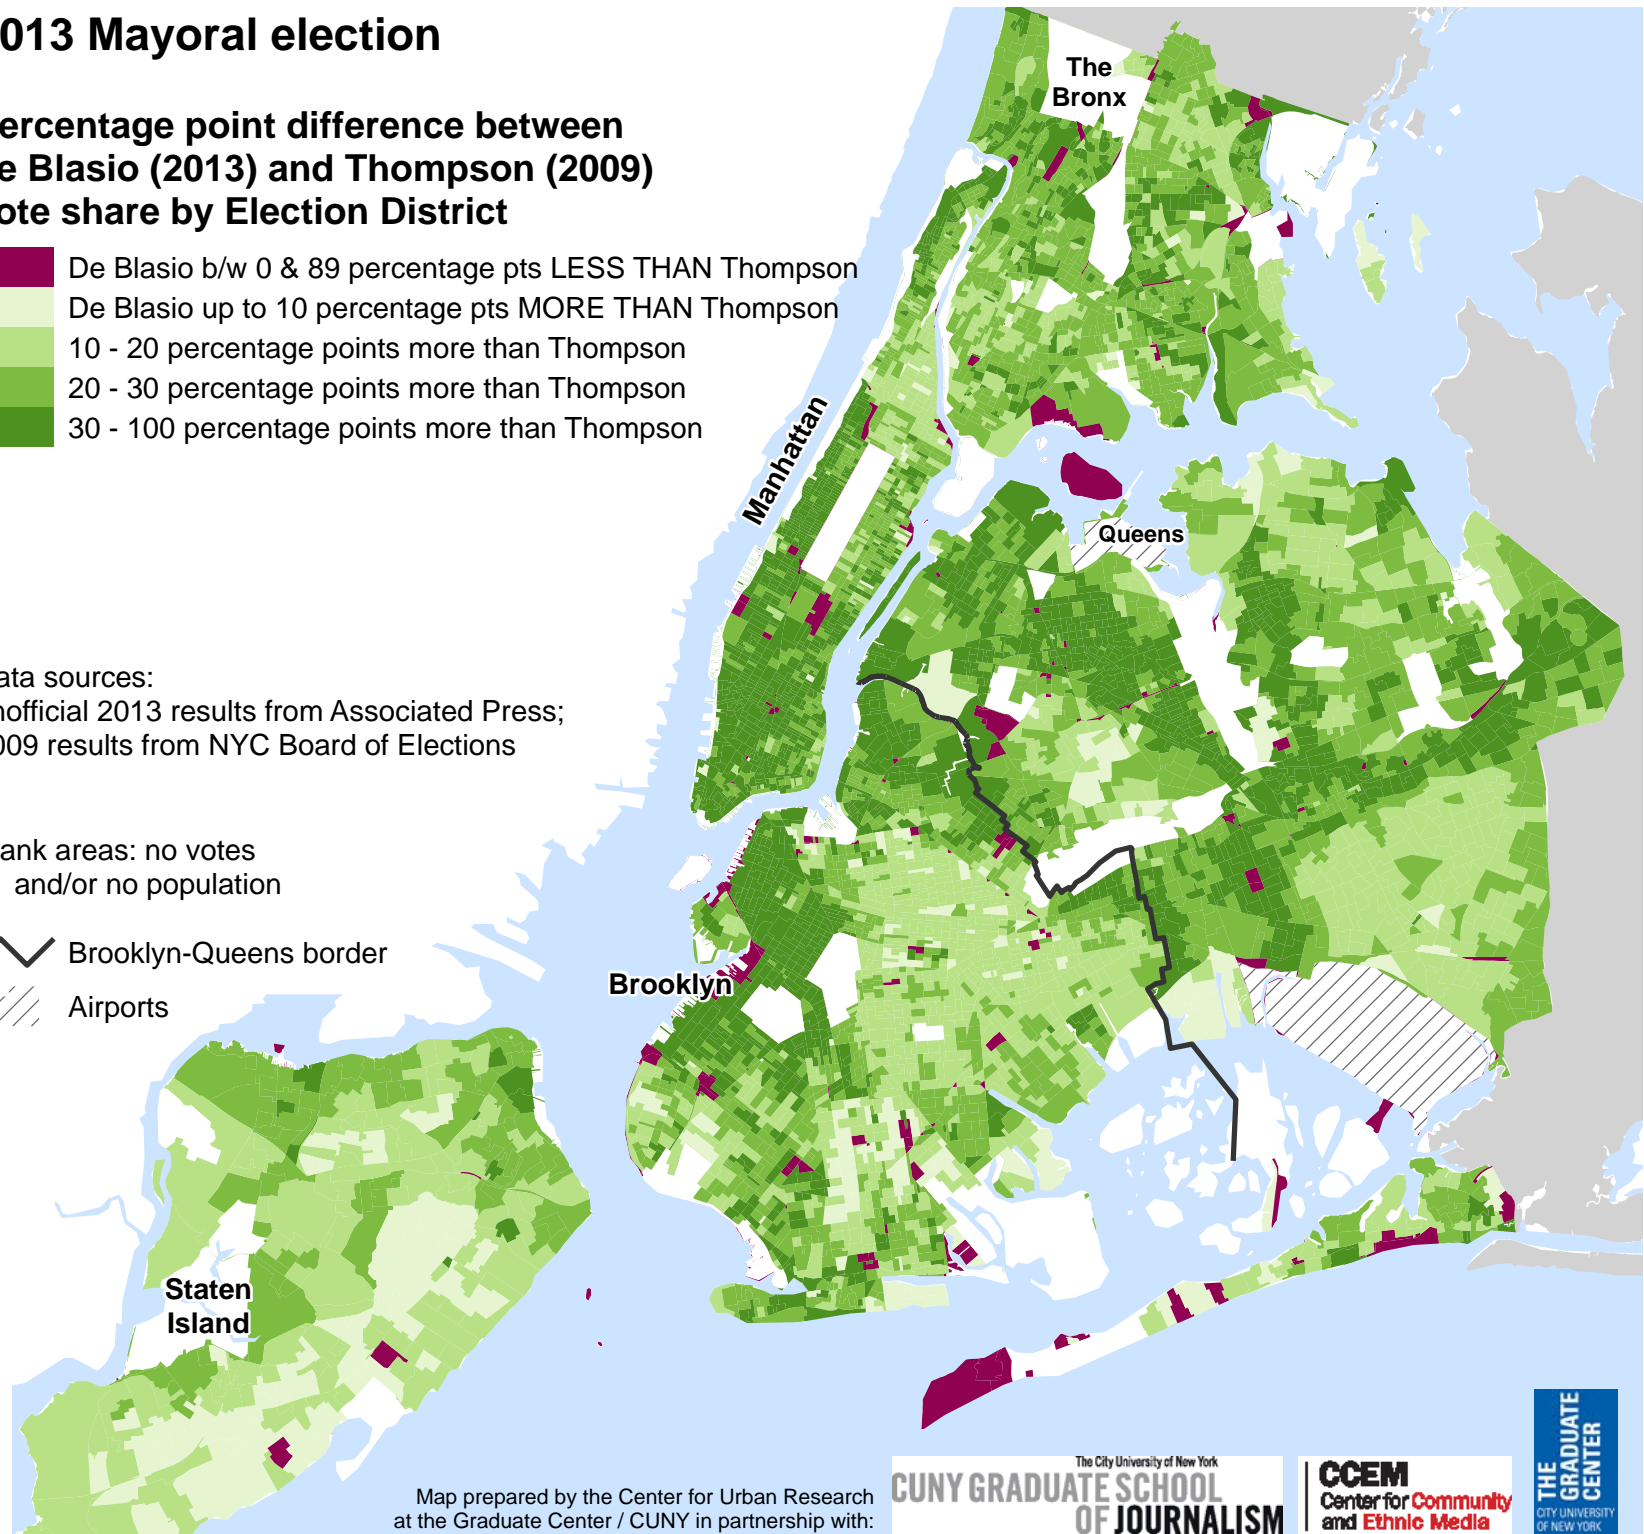

# 2013 Mayoral election

## Percentage point difference between de Blasio (2013) and Thompson (2009) vote share by Election District

Data sources:  
unofficial 2013 results from Associated Press;  
2009 results from NYC Board of Elections

Blank areas: no votes  
and/or no population

Brooklyn-Queens border  
Airports

Map prepared by the Center for Urban Research  
at the Graduate Center / CUNY in partnership with:

The City University of New York  
**CUNY GRADUATE SCHOOL  
OF JOURNALISM**