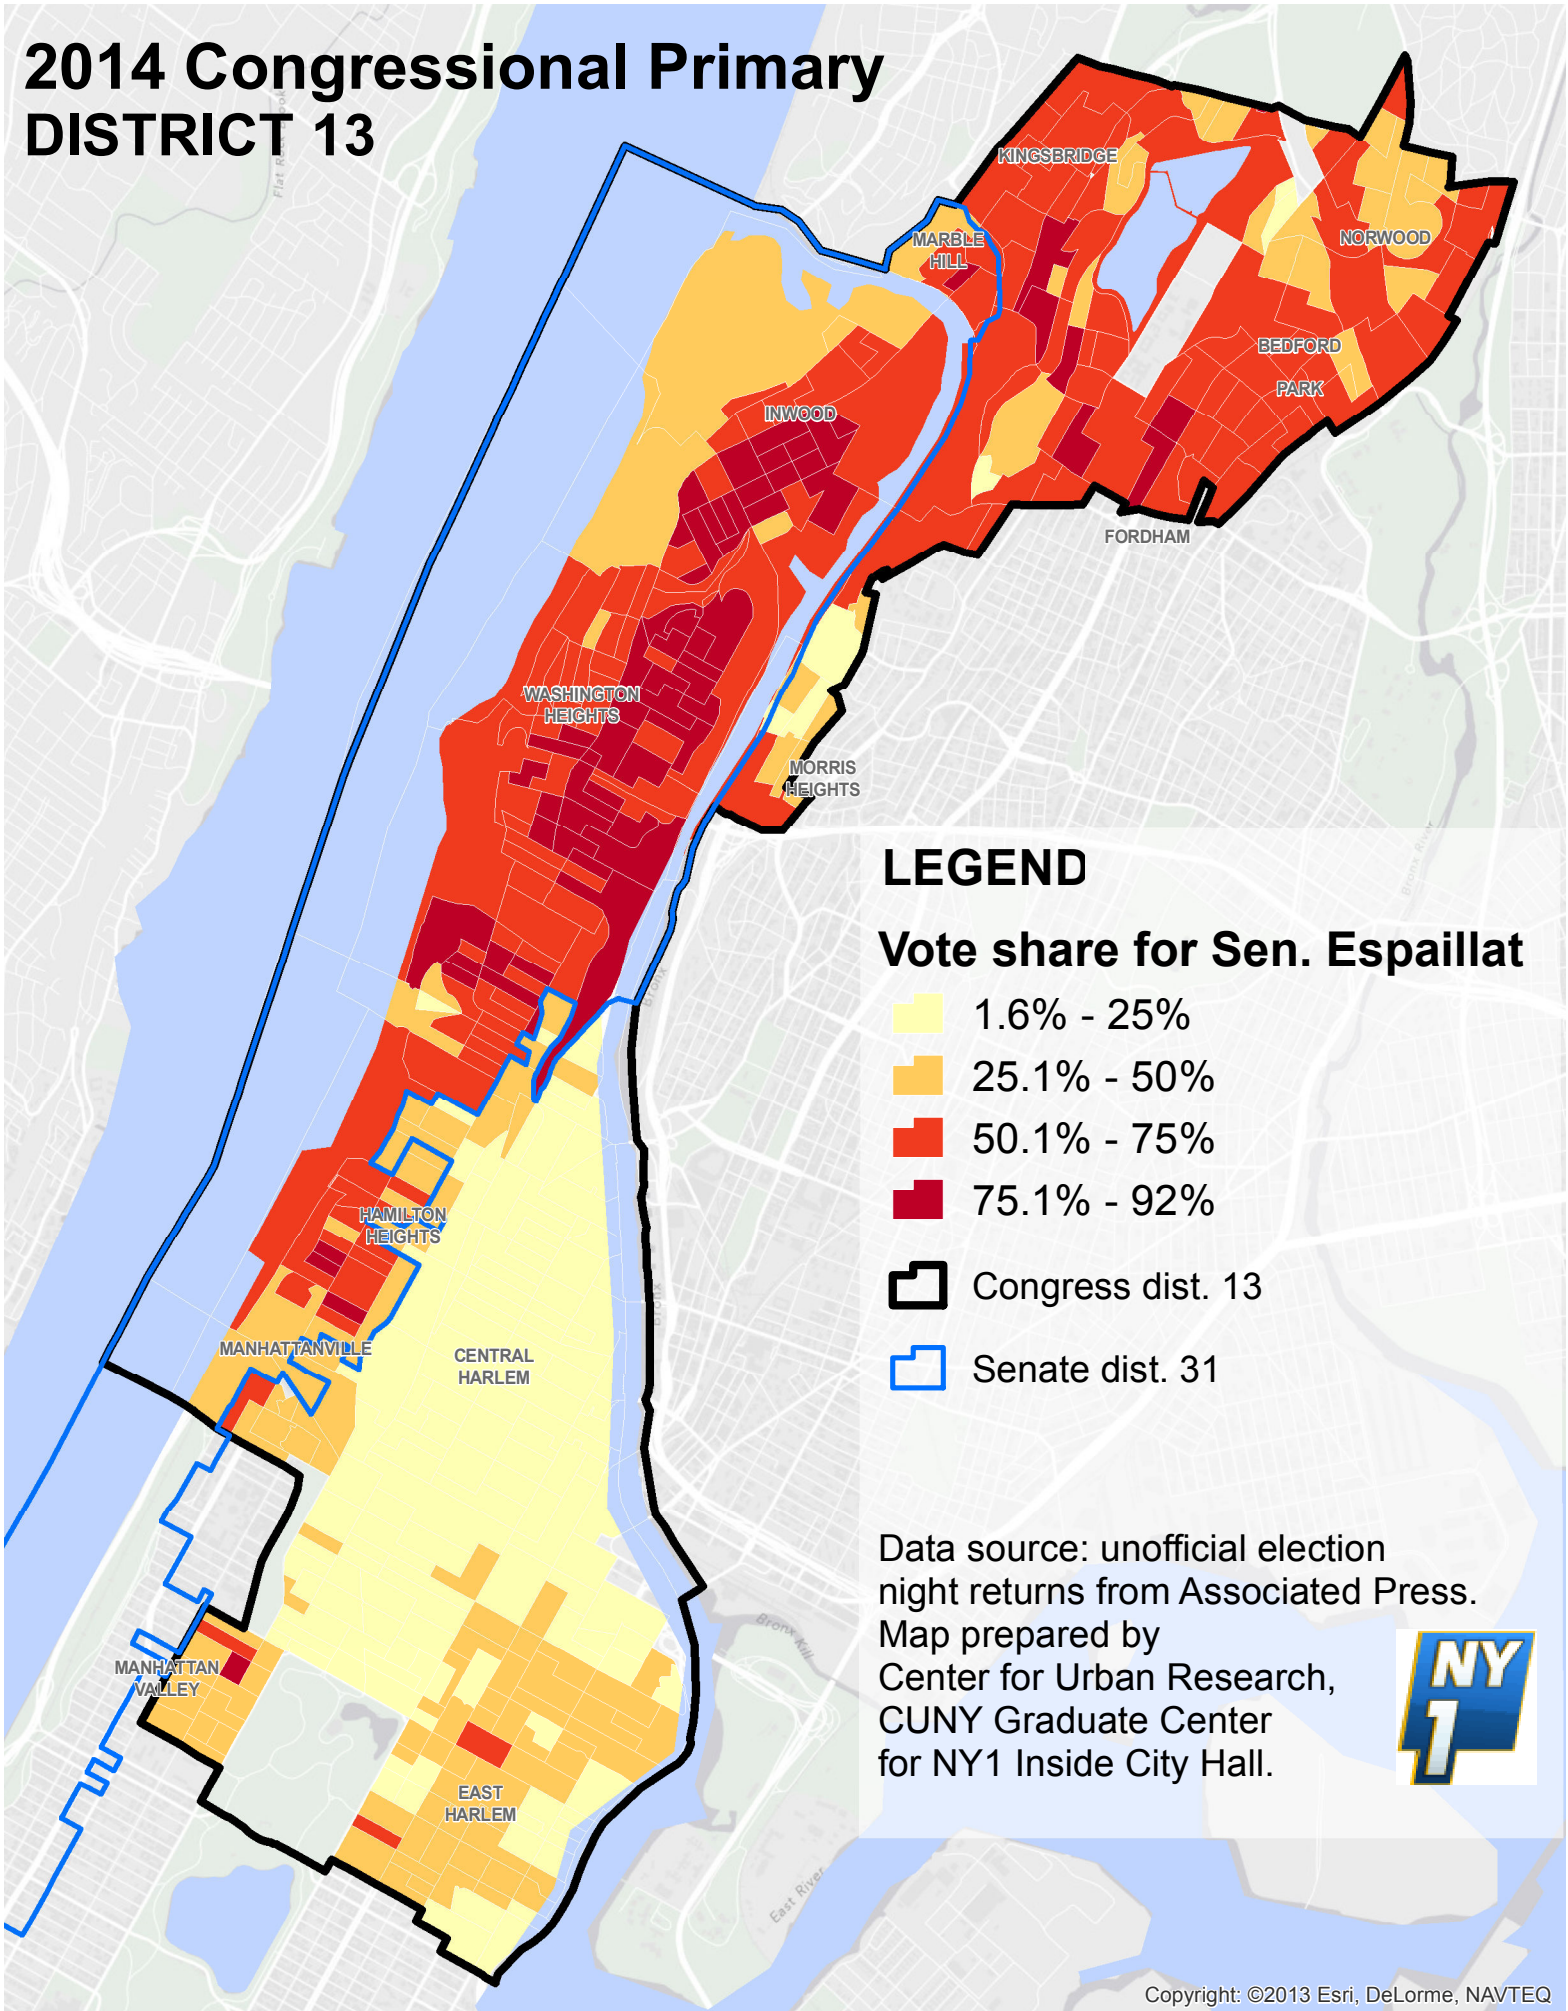

2014 Congressional Primary DISTRICT 13

LEGEND

Vote share for Sen. Espailat

- 1.6% - 25%
- 25.1% - 50%
- 50.1% - 75%
- 75.1% - 92%

 Congress dist. 13

 Senate dist. 31

Data source: unofficial election night returns from Associated Press.

Map prepared by
Center for Urban Research,
CUNY Graduate Center
for NY1 Inside City Hall.