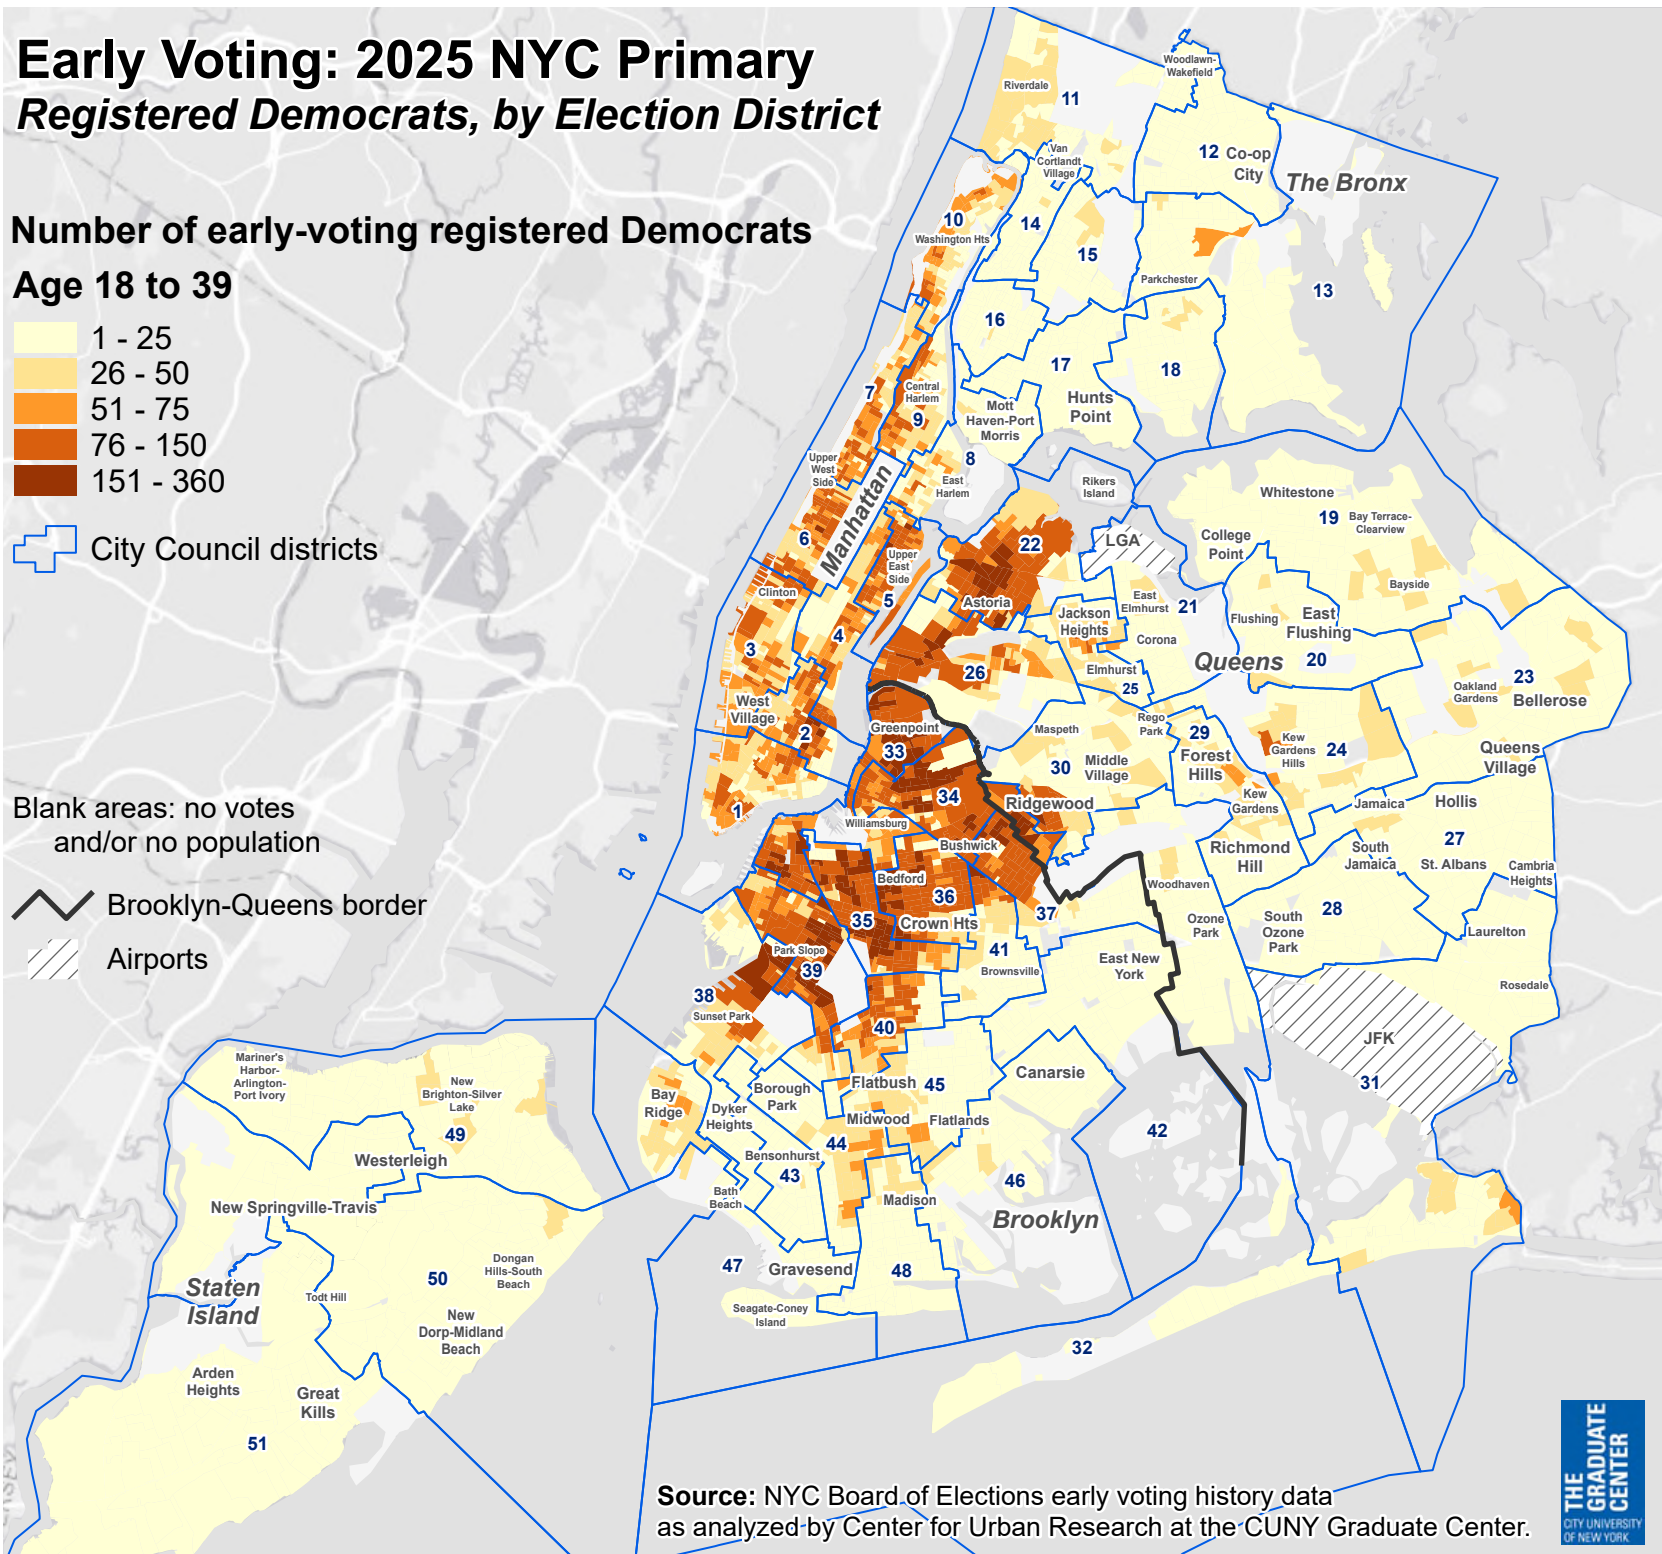

# Early Voting: 2025 NYC Primary

## Registered Democrats, by Election District

Number of early-voting registered Democrats

Age 18 to 39

 City Council districts

Blank areas: no votes and/or no population

 Brooklyn-Queens border

 Airports

Source: NYC Board of Elections early voting history data as analyzed by Center for Urban Research at the CUNY Graduate Center.