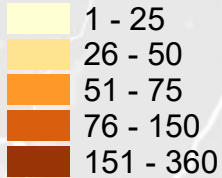

Early Voting: 2025 NYC Primary

Registered Democrats, by Election District

Number of early-voting registered Democrats

Age 18 to 39