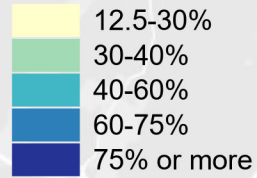

Voter Enrollment in NYC

by election district, Fall 2024

Enrolled Democrats

as percentage of total registered voters by ED

Borough	Registered Democrats	Dem share by borough	Voters in all parties	Dem share within boro
Brooklyn	1,009,635	32.8%	1,462,680	69.0%
Manhattan	685,306	22.3%	969,838	70.7%
Queens	749,363	24.4%	1,222,640	61.3%
Staten Island	120,115	3.9%	309,056	38.9%
Bronx	511,136	16.6%	711,574	71.8%
Citywide	3,075,555	100.0%	4,675,788	65.8%