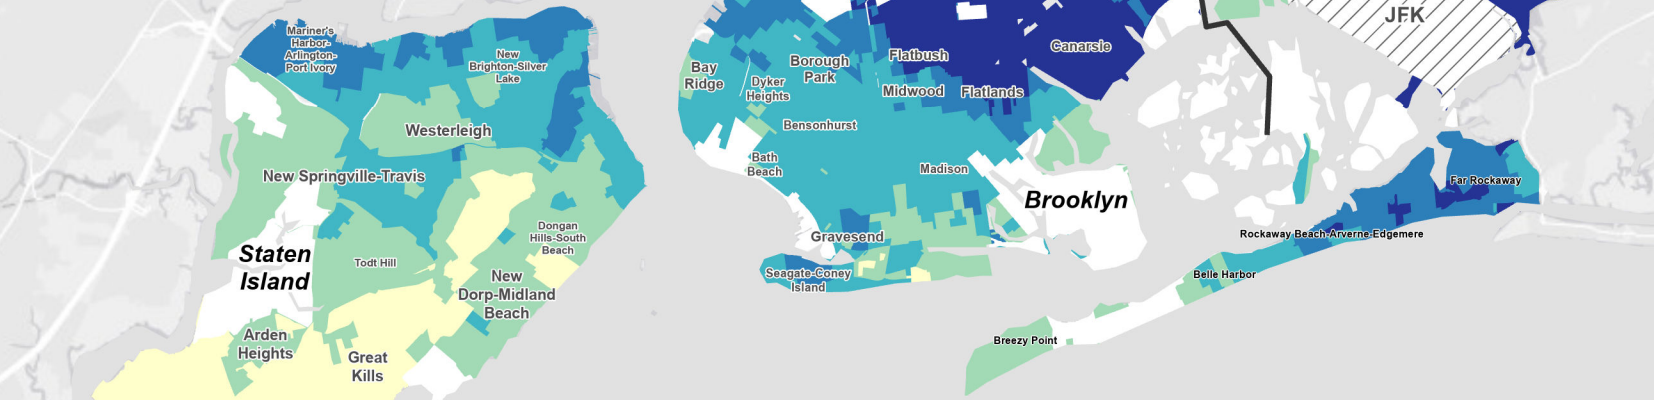

Voter Enrollment in NYC

by election district, Fall 2024

Enrolled Democrats

as percentage of total registered voters by ED

Borough	Registered Democrats	Dem share by borough	Voters in all parties	Dem share within boro
Brooklyn	1,009,635	32.8%	1,462,680	69.0%
Manhattan	685,306	22.3%	969,838	70.7%
Queens	749,363	24.4%	1,222,640	61.3%
Staten Island	120,115	3.9%	309,056	38.9%
Bronx	511,136	16.6%	711,574	71.8%
Citywide	3,075,555	100.0%	4,675,788	65.8%

Blank areas: no registered voters.

Brooklyn-Queens border

Airports

Source: NYC Board of Election voter registration data as analyzed by Center for Urban Research at the CUNY Graduate Center.

Map prepared by the Center for Urban Research at the Graduate Center / CUNY.