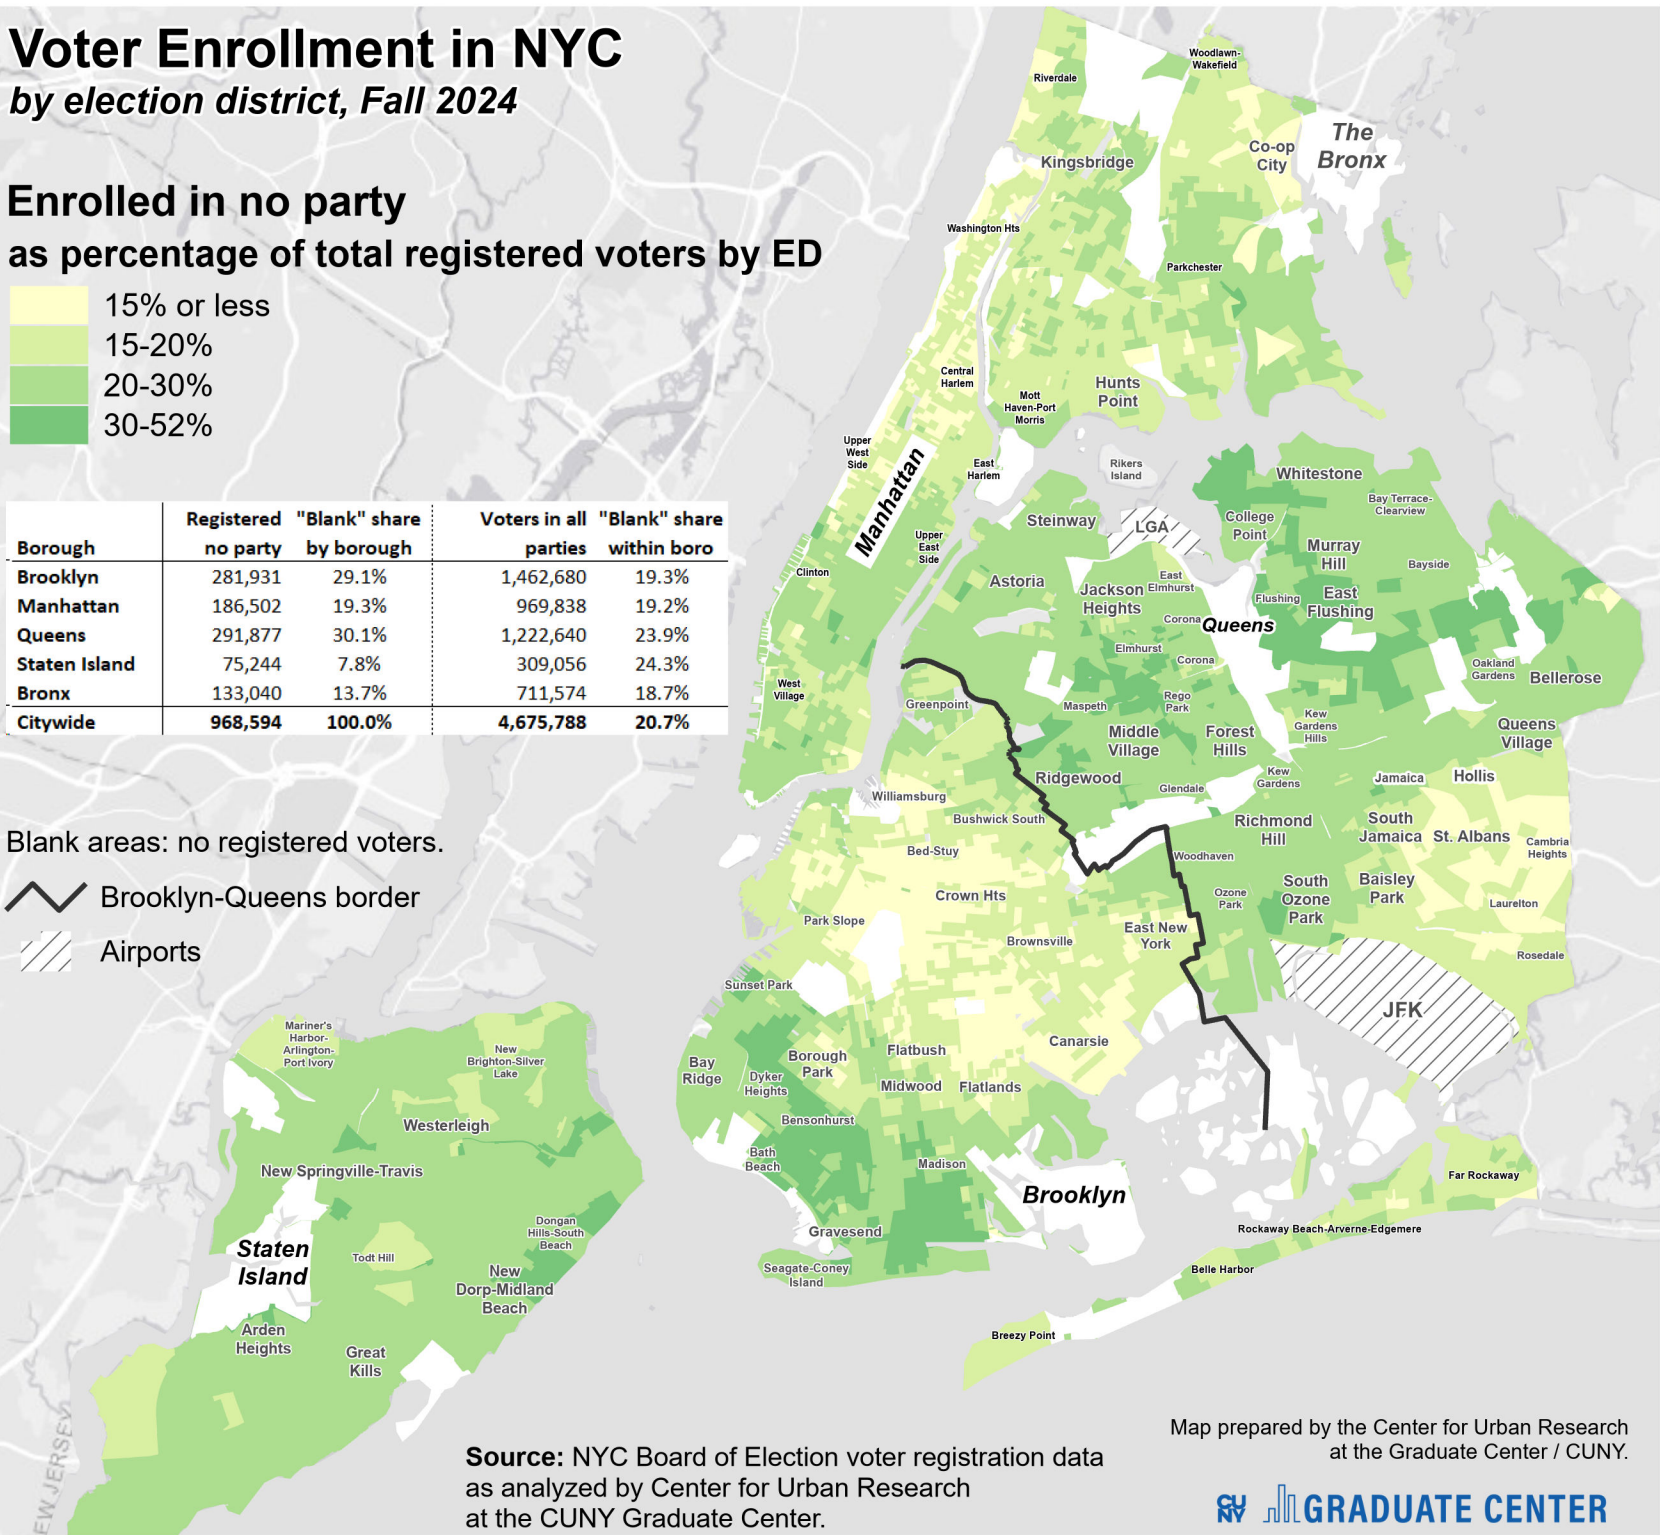

Voter Enrollment in NYC

by election district, Fall 2024

Enrolled in no party
as percentage of total registered voters by ED

Borough	Registered no party	"Blank" share by borough	Voters in all parties	"Blank" share within boro
Brooklyn	281,931	29.1%	1,462,680	19.3%
Manhattan	186,502	19.3%	969,838	19.2%
Queens	291,877	30.1%	1,222,640	23.9%
Staten Island	75,244	7.8%	309,056	24.3%
Bronx	133,040	13.7%	711,574	18.7%
Citywide	968,594	100.0%	4,675,788	20.7%

Blank areas: no registered voters.

Brooklyn-Queens border

Airports

Source: NYC Board of Election voter registration data as analyzed by Center for Urban Research at the CUNY Graduate Center.

Map prepared by the Center for Urban Research at the Graduate Center / CUNY.