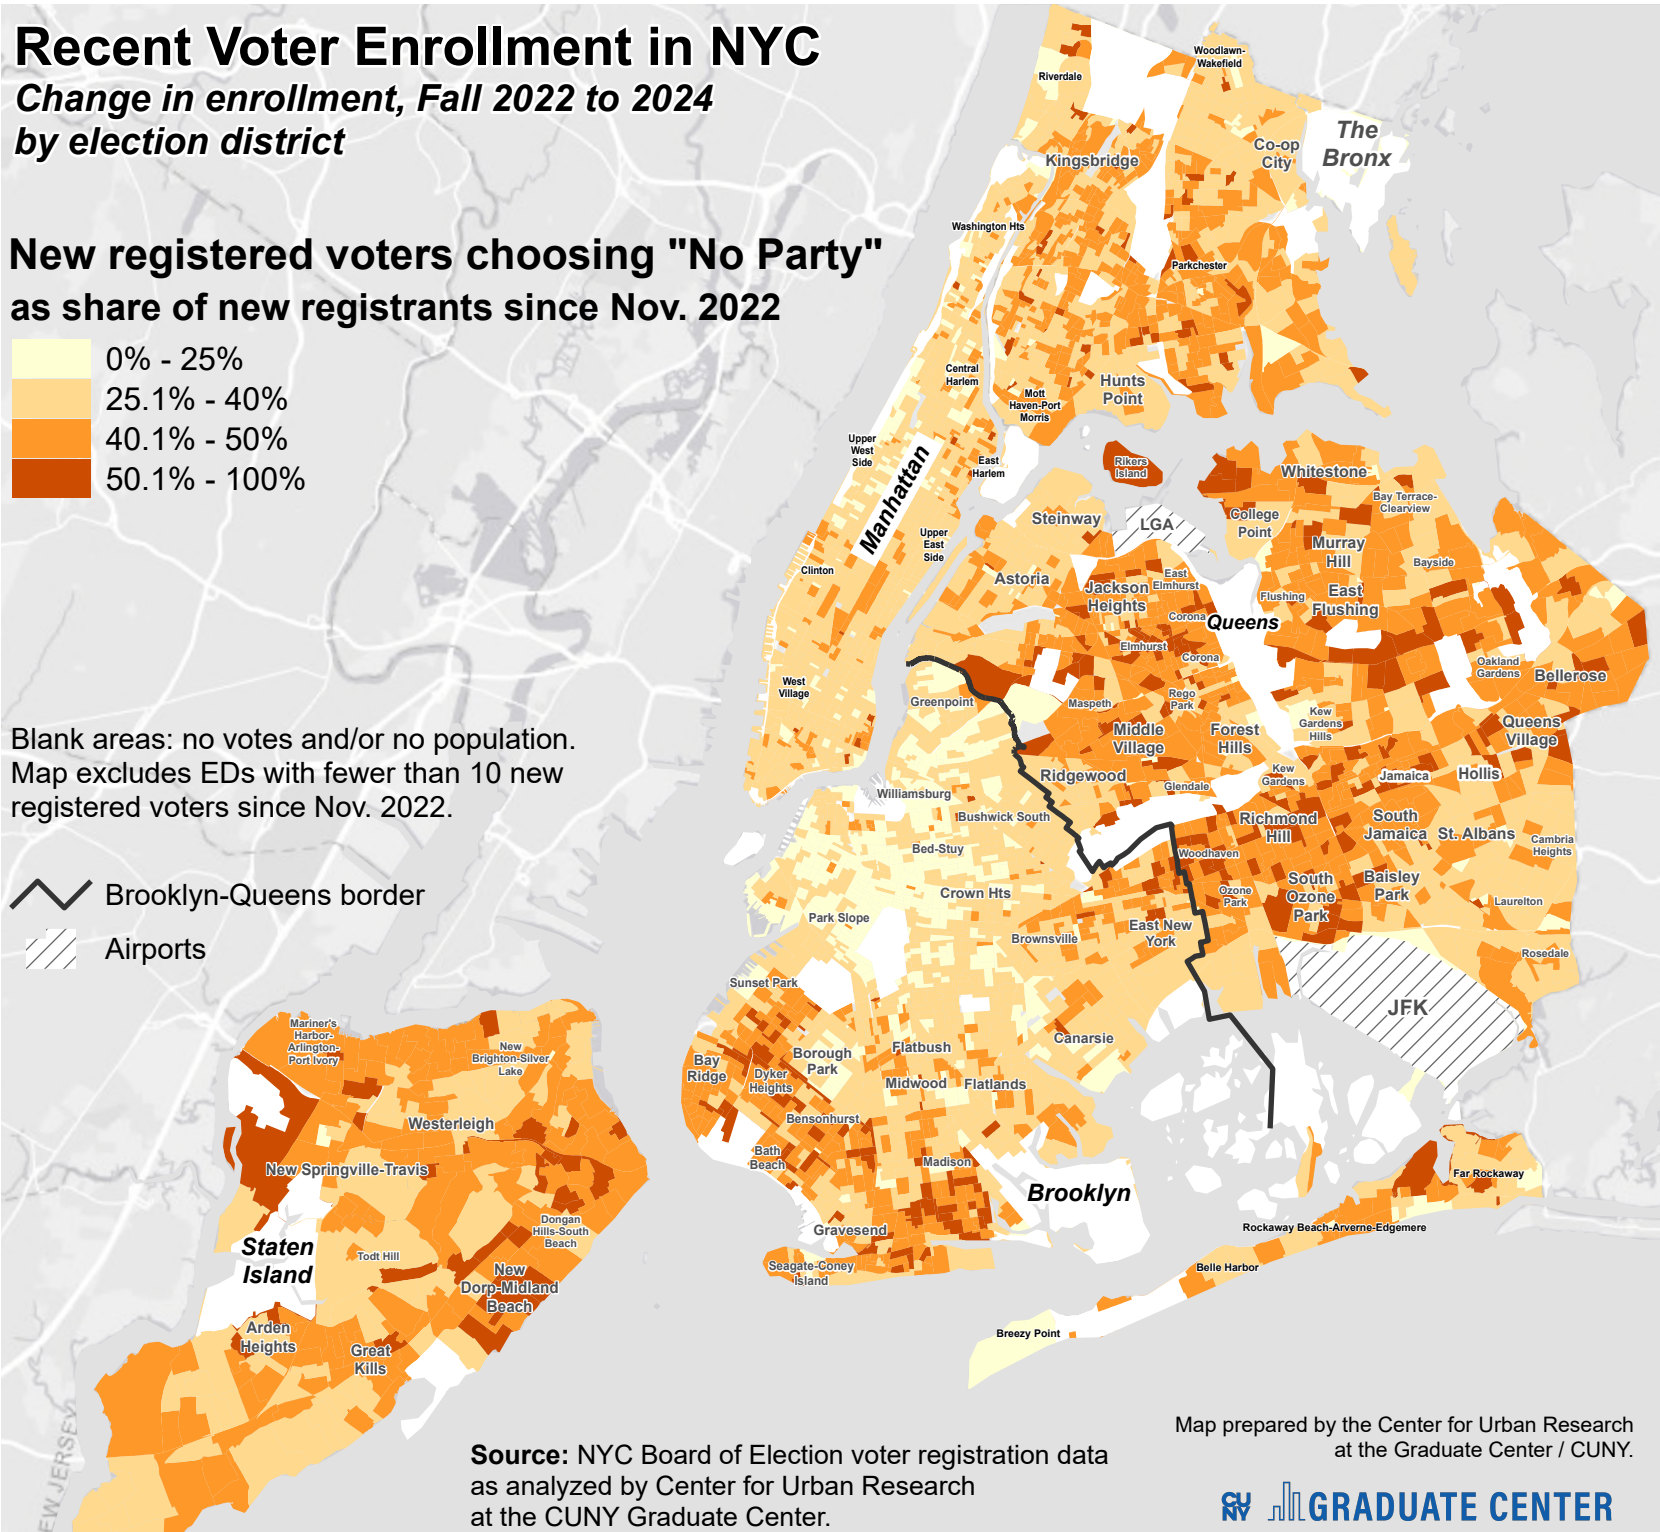

Recent Voter Enrollment in NYC

Change in enrollment, Fall 2022 to 2024
by election district

New registered voters choosing "No Party" as share of new registrants since Nov. 2022

Blank areas: no votes and/or no population.
Map excludes EDs with fewer than 10 new registered voters since Nov. 2022.

Source: NYC Board of Election voter registration data
as analyzed by Center for Urban Research
at the CUNY Graduate Center.

Map prepared by the Center for Urban Research
at the Graduate Center / CUNY.