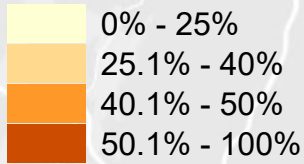

Recent Voter Enrollment in NYC

Change in enrollment, Fall 2022 to 2024
by election district

New registered voters choosing "No Party" as share of new registrants since Nov. 2022

Blank areas: no votes and/or no population.
Map excludes EDs with fewer than 10 new registered voters since Nov. 2022.