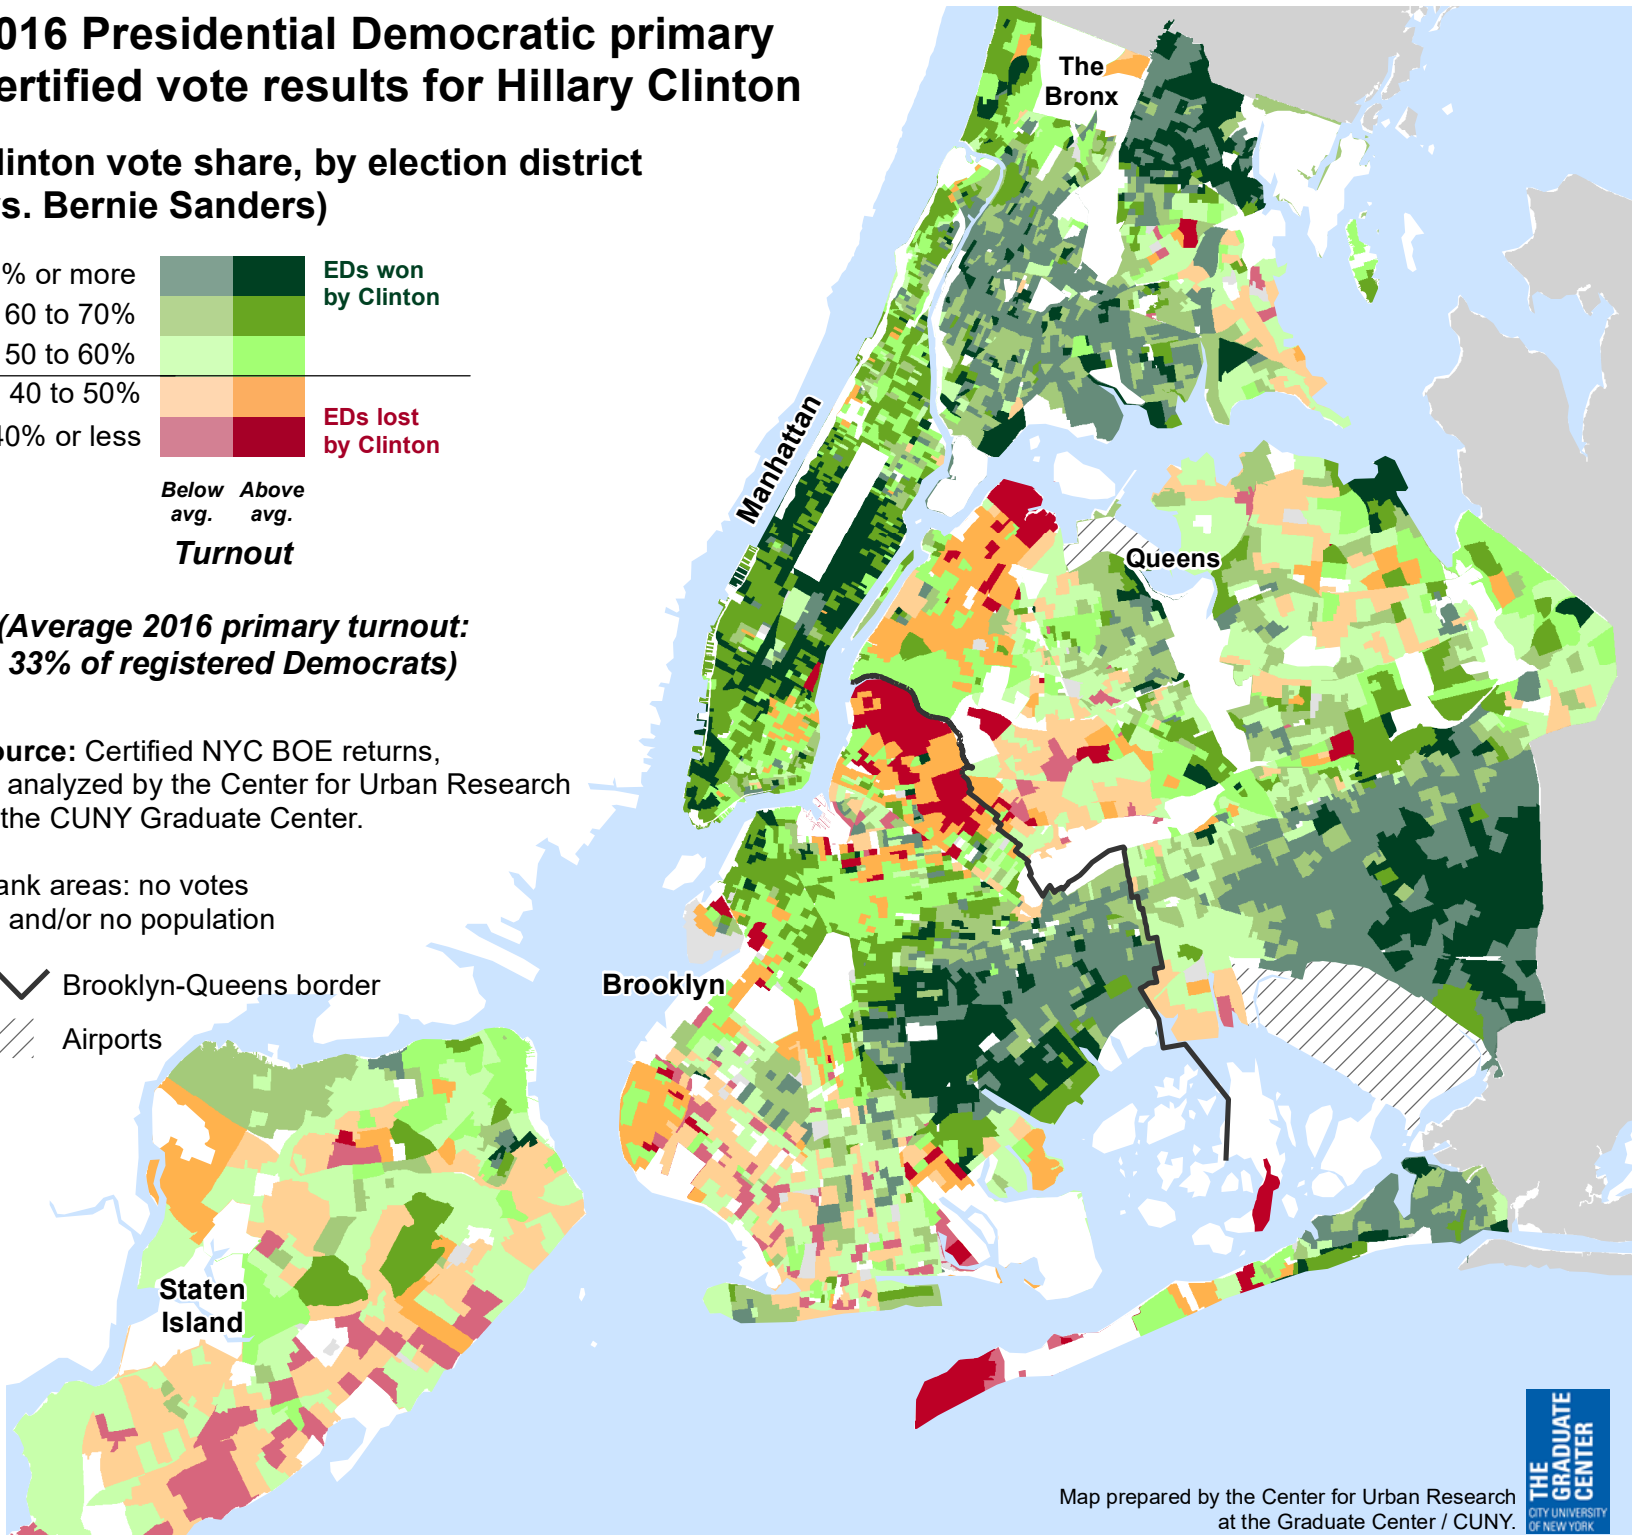

## Clinton vote share, by election district (vs. Bernie Sanders)

*(Average 2016 primary turnout: 33% of registered Democrats)*

**Source:** Certified NYC BOE returns, as analyzed by the Center for Urban Research at the CUNY Graduate Center.

Blank areas: no votes and/or no population

 Brooklyn-Queens border  
 Airports

Map prepared by the Center for Urban Research at the Graduate Center / CUNY.