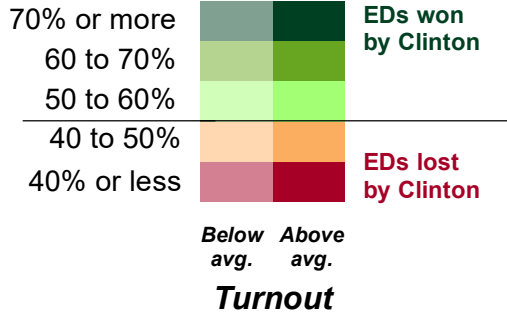

2016 Presidential Democratic primary certified vote results for Hillary Clinton

Clinton vote share, by election district (vs. Bernie Sanders)