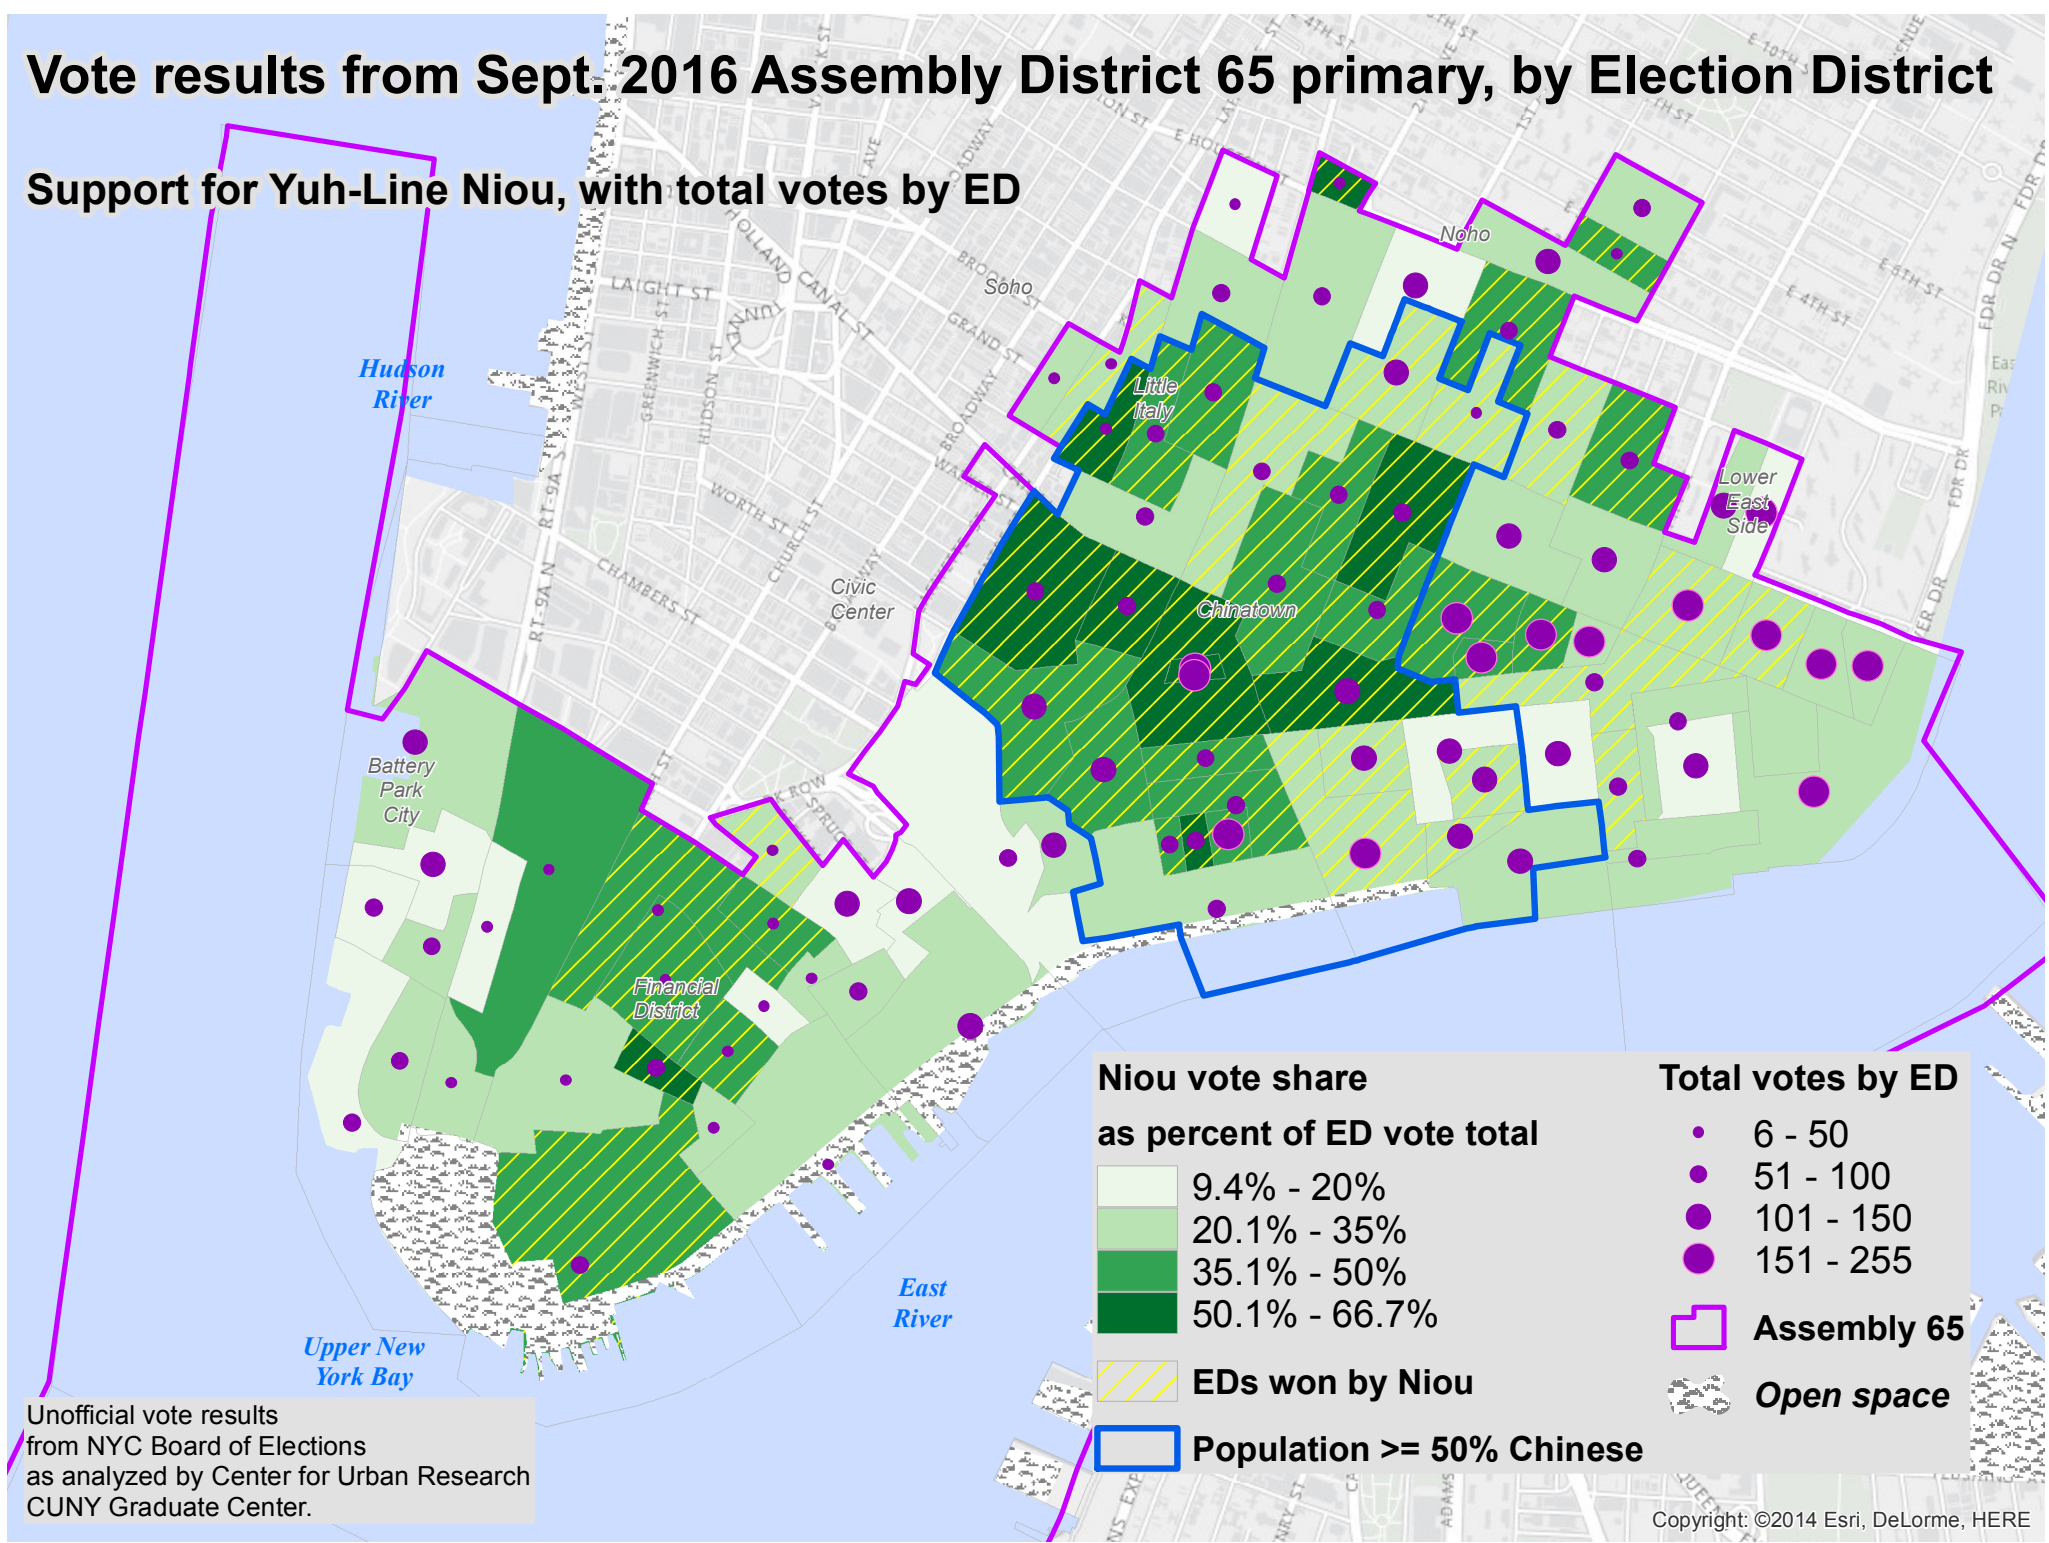

Vote results from Sept. 2016 Assembly District 65 primary, by Election District

Support for Yuh-Line Niou, with total votes by ED

Unofficial vote results from NYC Board of Elections as analyzed by Center for Urban Research CUNY Graduate Center.